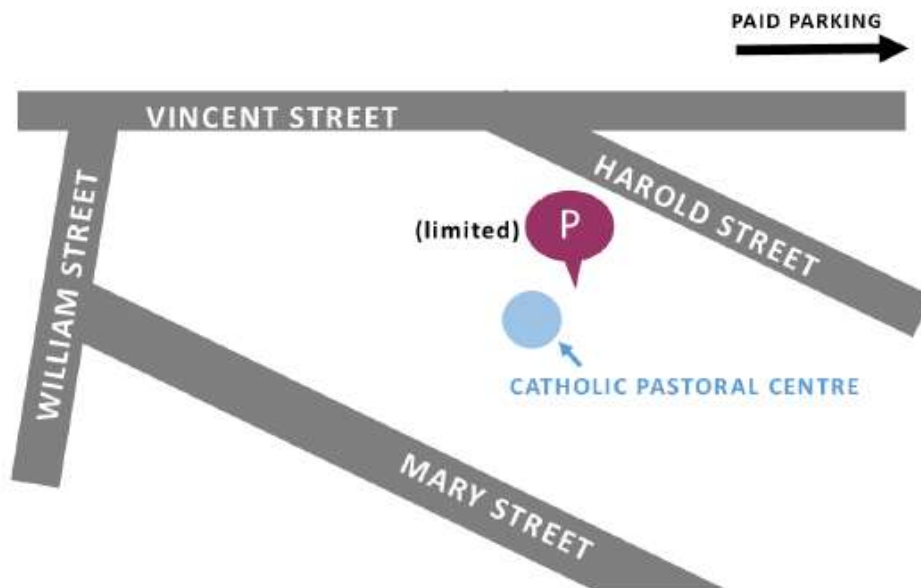

### Location and Transport

<b>Address</b>	Catholic Pastoral Centre, 40a Mary Street, Highgate
<b>Parking</b>	<p>Some parking is available in the carpark behind the Catholic Pastoral Centre (entrance off Harold Street).</p> <p>Limited 2 hour street parking is available on Mary Street directly in front of the Catholic Pastoral Centre (NB school day restrictions) and on Harold Street behind the Catholic Pastoral Centre.</p> <p>Paid parking is available at Wilson Carpark, 462 Beaufort Street.</p>
<b>Public Transport</b>	<p>Closest Train Station: Mt Lawley (Midland Line)</p> <p>Closest Bus Routes: 67, 68, 950</p>